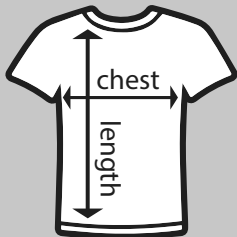

Available in: Black

Unisex Tee

Colour: _____

Size: Adult _____ Youth _____ **TOTAL:** _____

Pullover Hoodie

Colour: _____

Size: Adult _____ Youth _____ **TOTAL:** _____

Sweatpants

Size: Youth _____

TOTAL: _____

GRAND TOTAL: _____ Tax Included

METHOD OF PAYMENT

Cash (enclosed in full) Check (Payable to School)

For more detail Sizing visit schooltee.com/garment-sizing

SIZING CHART

When measuring **Chest Width**, measure the horizontal length under the armpits. *It's best to lay a shirt flat to do this.* **Length** is measured from shoulder to the bottom on the shirt.

SIZE	Unisex Tee	Pullover Hoodie	Pants
Youth XS	Chest 16" - Length 20" (6-8)		
Youth S	Chest 17" - Length 22" (10-12)	Chest 17" - Length 22" (10-12)	Size 6-8
Youth M	Chest 18" - Length 24" (14-16)	Chest 18" - Length 23" (14-16)	Size 8-10
Youth L	Chest 19" - Length 25" (18-20)	Chest 19" - Length 24" (18-20)	Size 12-14
Youth XL	Chest 20" - Length 26" (22-24)	Chest 20" - Length 25" (22-24)	Size 16-18
Adult S	Chest 19" - Length 28"	Chest 20" - Length 26"	
Adult M	Chest 20" - Length 29"	Chest 22" - Length 27"	
Adult L	Chest 22" - Length 30"	Chest 24" - Length 28"	
Adult XL	Chest 24" - Length 31"	Chest 26" - Length 29"	
Adult 2XL*	Chest 26" - Length 32"	Chest 28" - Length 30"	
Adult 3XL*	Chest 28" - Length 33"	Chest 30" - Length 31"	

*Add \$2 for 2XL and 3XL sizes